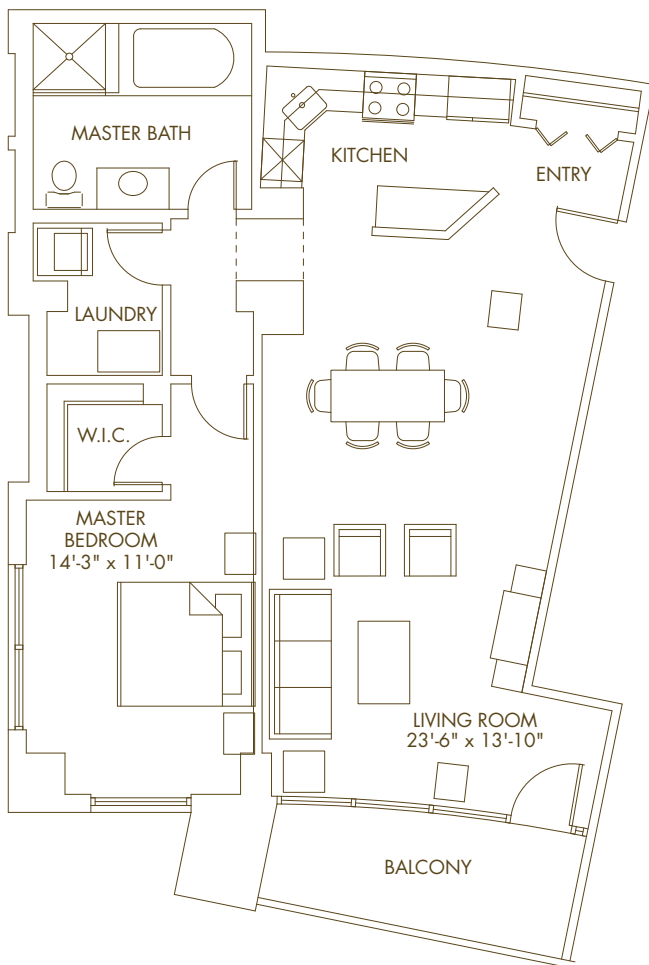

plan c

- 1,047 sq. feet
- 1 bedroom, 1 bath
- End condition with South facing balcony and Western exposures
- Master bedroom with Southern and Western exposures, walk-in closet and luxury bath with separate tub and shower
- Kitchen with island
- Separate laundry/utility room

All dimensions are approximate. Plans are not to scale.

Available on Floors 2 • 3 • 4